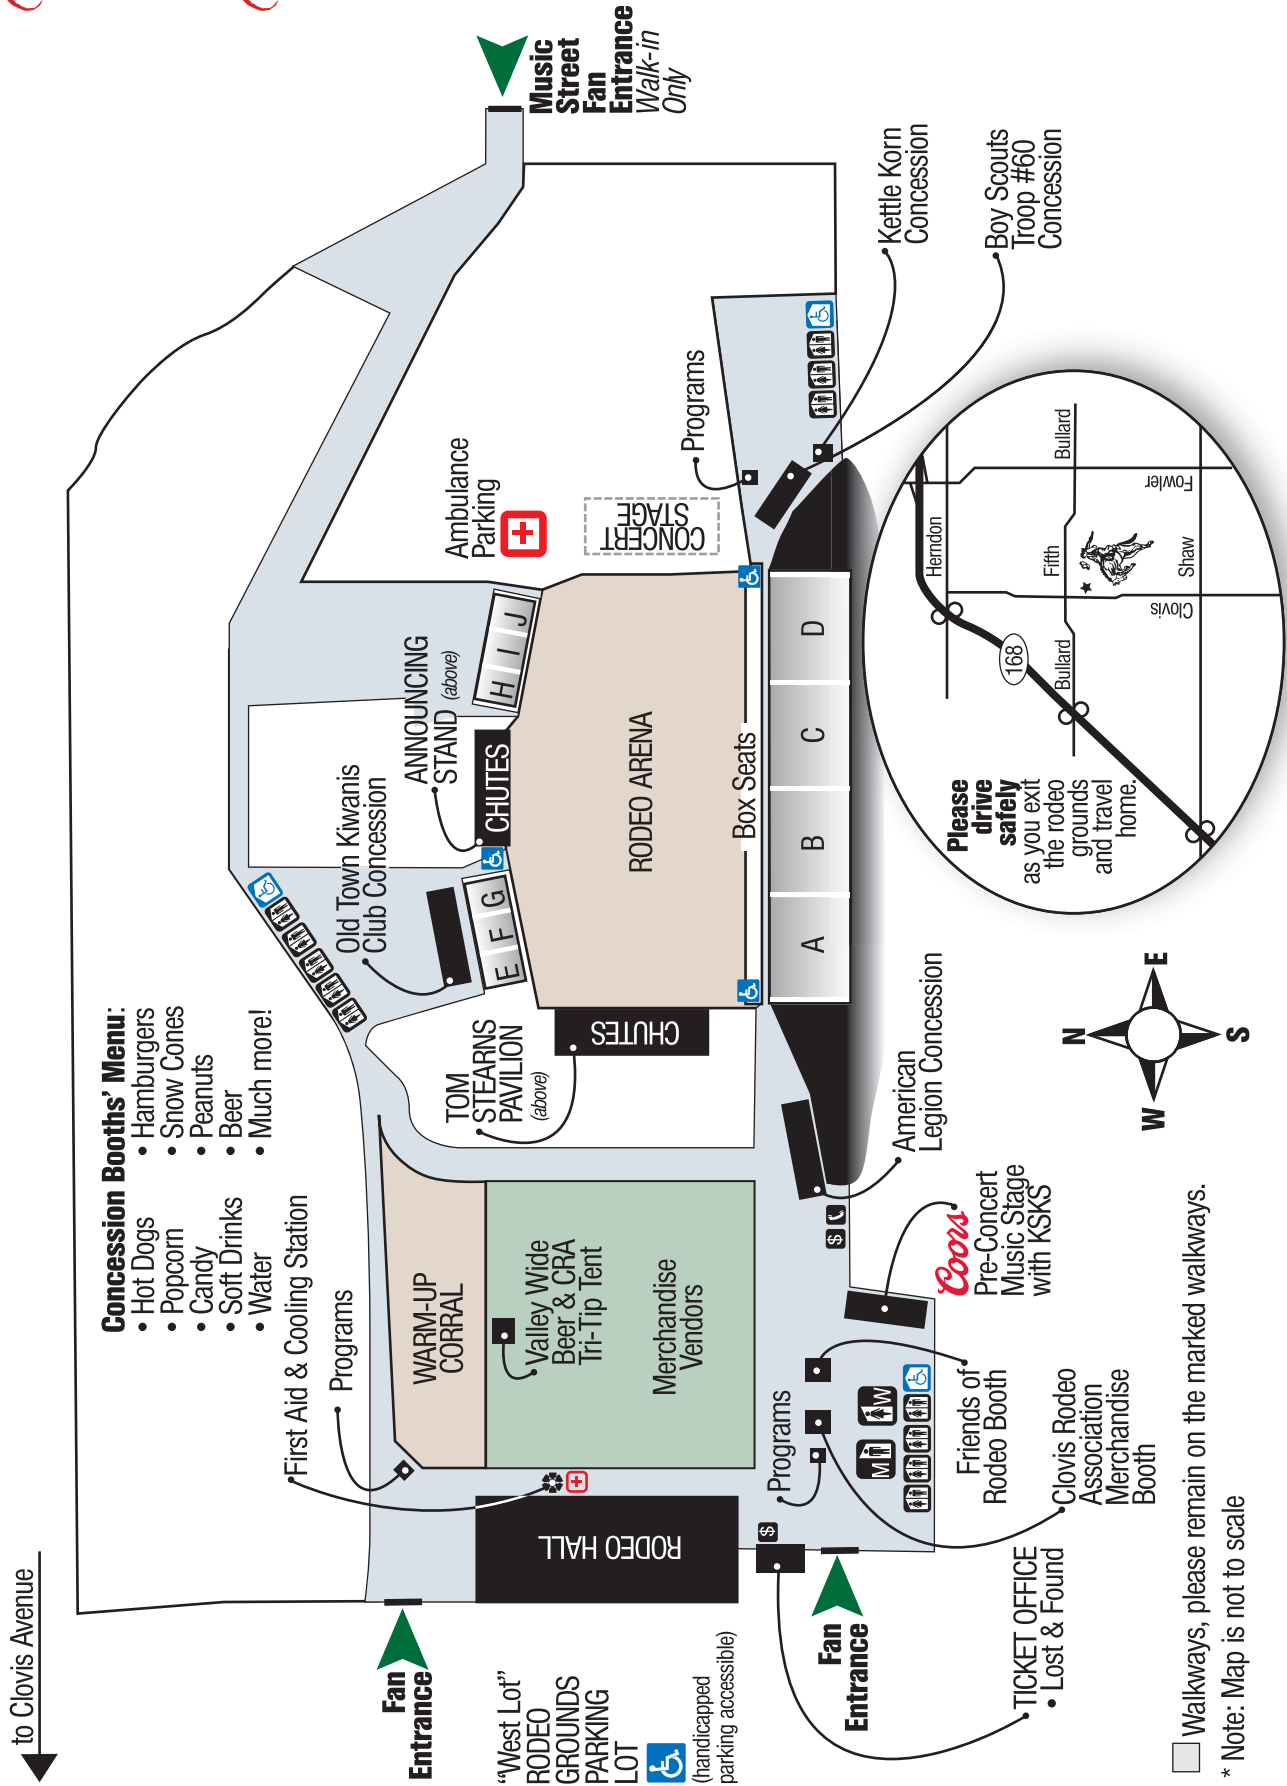

RODEO GROUNDS MAP

to Clovis Avenue

- Concession Booths' Menu:**
- Hot Dogs
 - Hamburgers
 - Popcorn
 - Snow Cones
 - Candy
 - Peanuts
 - Soft Drinks
 - Beer
 - Water
 - Much more!

□ Walkways, please remain on the marked walkways.
* Note: Map is not to scale